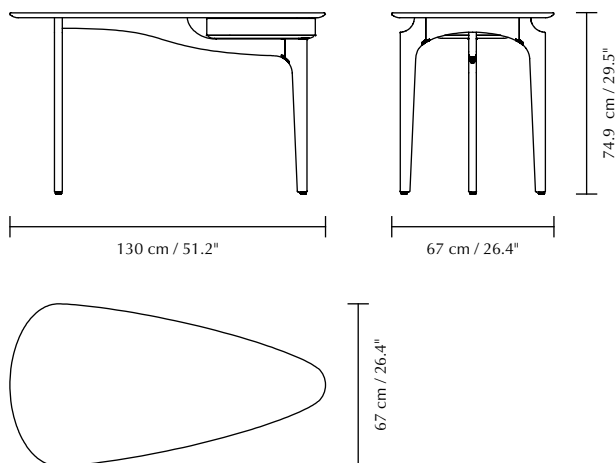

Colour variations

oak