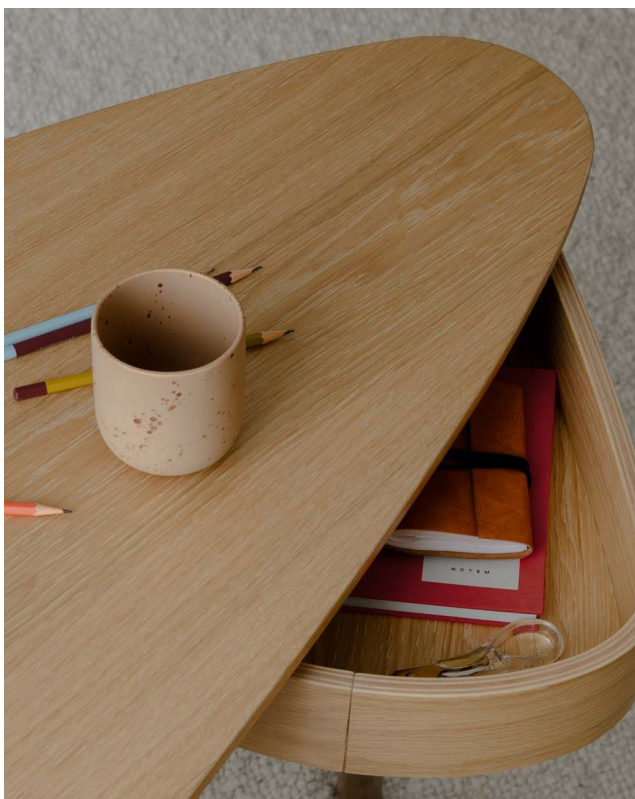

DUENDE

Designed by Anders Klem

DIMENSIONS (H x W x D)

74.9 x 130 x 67 cm / 29.5 x 51.2 x 26.4"

MATERIAL

Oak, MDF and steel

WEIGHT

24 kg / 52.9 lb

ORDERING INFORMATION

Duende oak

#5605

Colour variations

oak

DUENDE

Designed by Anders Klem

Give vent to your creativity with the newest addition to the UIMAGE furniture collection – the Duende desk. Made from oak veneer, the Duende desk goes beyond aesthetics to create a workspace that connects with the essence of true creativity. Duende represents not only a desk but a feeling – a quality that encompasses the ever-expanding spirit of an artist at work.

The spacious desk allows you to properly unfold – whether you're working with spreadsheets or your next big creative project. The desk features a drawer that gracefully slides out from beneath the tabletop and keeps your notes, crayons, or stationary close to hand.