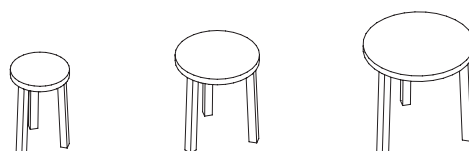

PA03 ALEX

BEISTELLTISCH / SIDE TABLE
DESIGN: PHILIPPE ALLAËYS, 1993

LÄNGE / LENGTH

260 MM (10 1/4 INCH)
370 MM (14 5/8 INCH)
490 MM (19 1/4 INCH)

BREITE / WIDTH

260 MM (10 1/4 INCH)
370 MM (14 5/8 INCH)
490 MM (19 1/4 INCH)

HÖHE / HEIGHT

390 MM (15 3/8 INCH)
430 MM (16 7/8 INCH)
470 MM (18 1/2 INCH)

MATERIAL, OBERFLÄCHE / MATERIAL, FINISH

EICHE, GEÖLT / OAK, OILED

NUSSBAUM, GEÖLT / WALNUT, OILED

EICHE, WEISS PIGMENTIERT, GEWACHST /
OAK, WHITE PIGMENTED, WAXED

EICHE, TIEFSCHWARZ GEBEIZT, LACKIERT /
OAK, JET BLACK STAINED, LACQUERED

EICHE, SIGNALWEISS GEBEIZT, LACKIERT /
OAK, SIGNAL WHITE STAINED, LACQUERED