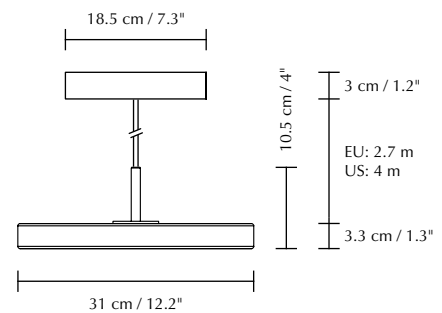

* For recommended external dimmers, go to umage.presscloud.com