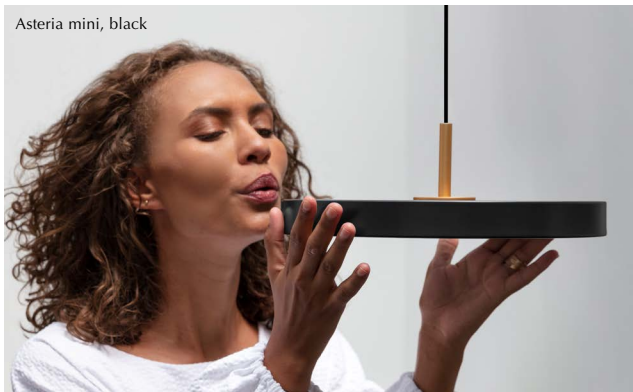

ASTERIA

Designed by Søren Ravn Christensen

AIM FOR THE STARS WITH ASTERIA

Born at the crossroads of design, technology and craftsmanship, this lamp incorporates built-in LED lights into a sleek, minimalist shape, echoing a design from the future and for the future. Asteria is ideal above the kitchen counter or the dining table and goes well in pairs of two.

Find more info on our website umage.com

EU: Medium

EU: Mini

US: Medium

US: Mini