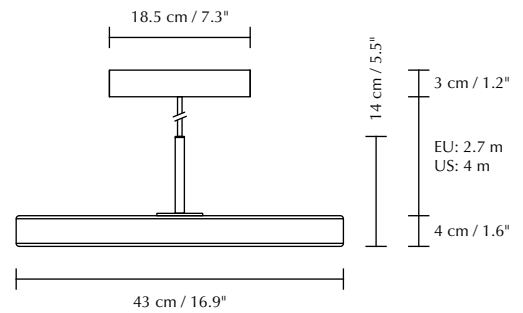

* For recommended external dimmers, go to umage.presscloud.com