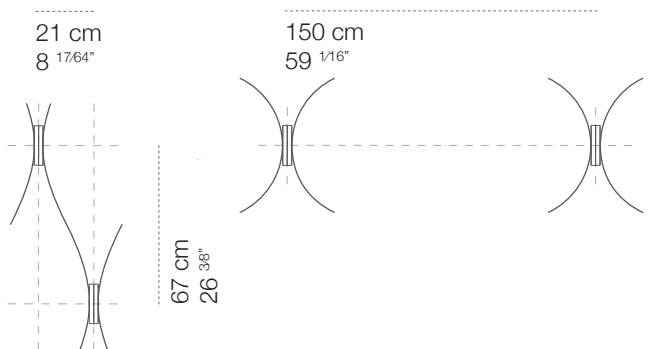

# Assolo outdoor

luminaire	
materials	aluminium
environment	outdoor
mounting location	wall, soffitto
emission	indirect light
weight	0,8 kg
voltage	230V
ballast	integrated electronic
dimming	not dimmable
insulation class	1
IP classification	IP65
certifications	CE UK CA
design	Luta Bettonica, 2013

light source	
source	LED
number of led	1
power	15W
luminous flux	1.200 lm
colour temperature	2.700K
CRI	95
energy label	

finish	
white cod 1575	metallized anthracite cod 1577

## suggested distance for multiple installations