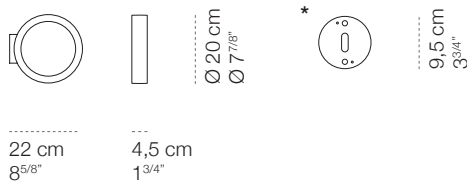

# Assolo outdoor

luminaire	
materials	aluminium
environment	outdoor
mounting location	wall, soffitto
emission	indirect light
weight	0,8 kg
voltage	230V
ballast	integrated electronic
dimming	not dimmable
insulation class	1
IP classification	IP65
certifications	CE UK CA
design	Luta Bettonica, 2013

light source	
source	LED
number of led	1
power	15W
luminous flux	1.200 lm
colour temperature	2.700K
CRI	95
energy label	

finish	
white cod 1575	metallized anthracite cod 1577