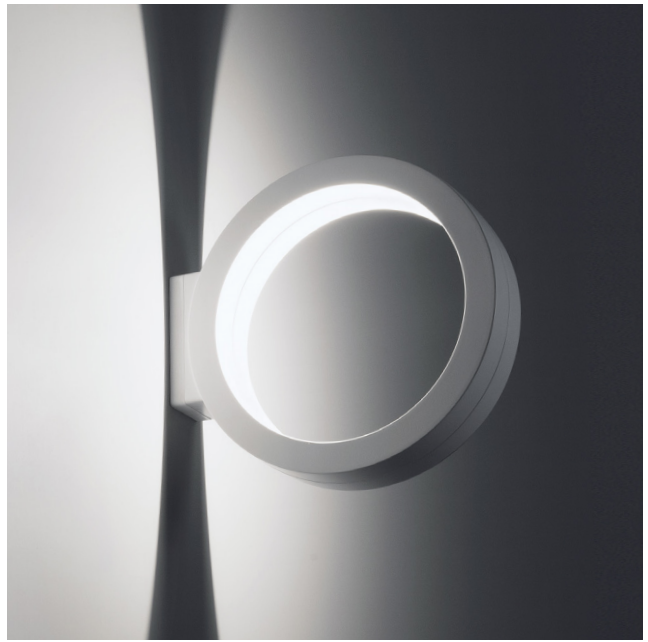

# Assolo outdoor

luminaire	
materials	aluminium
environment	outdoor
mounting location	wall, soffitto
emission	indirect light
weight	0,8 kg
voltage	230V
ballast	integrated electronic
dimming	not dimmable
insulation class	1
IP classification	IP65
certifications	CE UK CA
design	Luta Bettonica, 2013

light source	
source	LED
number of led	1
power	15W
luminous flux	1.200 lm
colour temperature	2.700K
CRI	95
energy label	

finish	
white cod 1575	metallized anthracite cod 1577