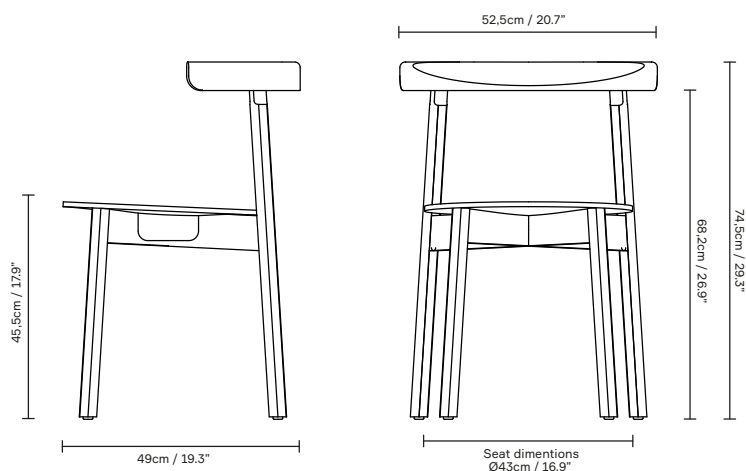

Lunar Chair

Product Fact Sheet

Lunar Chair

No. (1100) Lunar Chair, Oak / No. (1101) Lunar Chair, White Oak

Dimensions:

W: 52,5 cm / 20.7", H: 74,5 cm / 29.3", D: 49 cm / 19.3", Seat H: 45,5 cm / 17.9"

Product description: