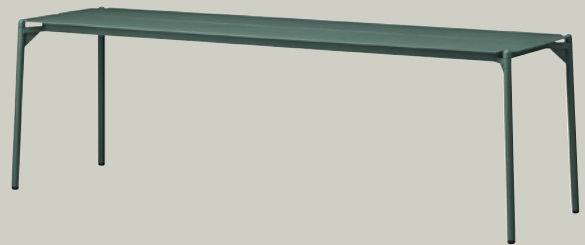

AYTM

NOVO BENCH

Product sheet

SPECIFICATIONS

<i>PRODUCT TYPE</i>	Bench
<i>PRODUCT NAME</i>	NOVO
<i>COLOURS</i>	Black Ginger bread Taupe Forest
<i>DIMENSION</i>	L:145 W:43,3 H:45,5 cm
<i>WEIGHT</i>	21,35 kg
<i>MATERIAL</i>	Bench: Steel w. matte powder coating Deco: Aluminium w. matte powder coating Deco: Stainless steel w. gold titanium plating
<i>QUANTITY PER PARCEL</i>	1
<i>PACKAGING DIMENSIONS</i>	L:155 W:52 H:8 cm
<i>PACKAGING WEIGHT</i>	23,7 kg

VARIATIONS

 **BLACK**
Art. No.
506769000081

 **GINGER BREAD**
Art. No.
506760634081

 **TAUPE**
Art. No.
506760044081

 **FOREST**
Art. No.
506760564081

CARE GUIDE — METALS

HOW TO CLEAN / POLISH

PLATED IRON / STEEL / ALUMINIUM