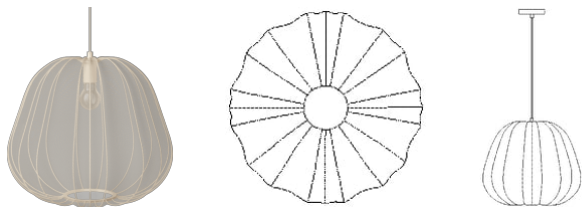

Balloon series

Designed by Meike Harde, Germany

The elegant and sheer fabric adds a light, playful effect to the Balloon lamp and reflects the light in an almost hypnotic way. Balloon features precise, hand-sewn details all down the side – details that have required a special technique and a very steady hand.

BOLIA

20-125-01

Balloon Pendant Ø47 x H40 cm

Specifications

Country of origin	Shade width	Diameter	Height	Cord	LED
China	47 cm	47 cm	40 cm	3 m Light Grey Textile cord	No
Dimmable	Light source included	Socket	Hz	IP Rating	Classification
Yes, if the bulb is dimmable and if your electrical system allows it	No	E27	50 Hz	20 IP	Class I
Recommended light source	Replaceable lightsource	Ceiling cap dimensions	Producer	The parcel's measurements	
E27 max 25W	Yes	12.50 cm 2,5 cm	Nine United Scandinavia A/S	The parcel's measurements 1: 0.12 m ³ , 2.9 kg (D 51.0 cm, W 51.0 cm, H 48.0 cm))	

20-125-01

Balloon Pendant Ø47 x H40 cm

Shade width

47 cm

Diameter

47 cm

Height

40 cm

The parcel's measurements

The parcel's measurements 1: 0.12 m³,
2.9 kg
(D 51.0 cm, W 51.0 cm, H 48.0 cm))

20-125-04

Balloon Pendant Ø49,5 x H30 cm

Shade width

49.50 cm

Height

30 cm