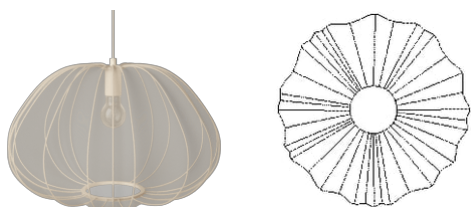

Balloon series

Designed by Meike Harde, Germany

The elegant and sheer fabric adds a light, playful effect to the Balloon lamp and reflects the light in an almost hypnotic way. Balloon features precise, hand-sewn details all down the side – details that have required a special technique and a very steady hand.

BOLIA

20-125-04

Balloon Pendant Ø49,5 x H30 cm

Specifications

Country of origin	Shade width	Height	LED	Dimmable	Light source included
China	49.50 cm	30 cm	No	Yes, if the bulb is dimmable and if your electrical system allows it	No
Socket	Hz	IP Rating	Classification	Recommended light source	Replaceable lightsource
E27	50 Hz	20 IP	Class I	E27 max 25W	Yes
Ceiling cap dimensions	Producer	The parcel's measurements			
12.50 cm 2,5 cm	Nine United Scandinavia A/S	The parcel's measurements 1: 0.12 m ³ , 3.3 kg (D 54.5 cm, W 54.5 cm, H 41.5 cm))			

20-125-04

Balloon Pendant Ø49,5 x H30 cm

Shade width
49,50 cm

Height
30 cm

LED
No

Dimmable
Yes, if the bulb is dimmable and if your electrical system allows it

Light source included
No

Socket
E27

The parcel's measurements 1: 0.12 m3,
3.3 kg
(D 54.5 cm, W 54.5 cm, H 41.5 cm))

20-125-01

Balloon Pendant Ø47 x H40 cm

Shade width
47 cm

Diameter
47 cm

Height
40 cm

Cord
3 m Light Grey Textile cord

LED
No