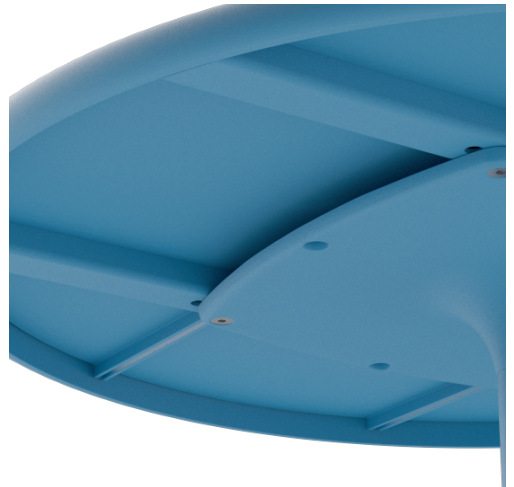

Super strong aluminum

Adjustable feet

Matches perfectly with Fred's Chair and Armchair