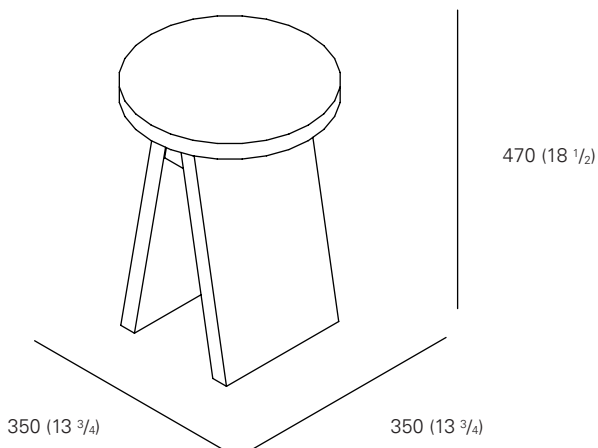

- Thickness of seat measures 30 mm (1 1/8 inch)
- Flat top can be used as side table or as a seat
- Not stackable
- Delivered as one piece

MASSE / MEASUREMENTS

LÄNGE / LENGTH

350 MM (13 3/4 INCH)

BREITE / WIDTH

350 MM (13 3/4 INCH)

HEIGHT / HÖHE

470 MM (18 1/2 INCH)

MATERIAL OBERFLÄCHE / MATERIAL FINISH

EICHE, GEÖLT /
OAK, OILED

EK01 STOOL HOCKER / STOOL
DESIGN: STEFAN DIEZ, 2023
EICHE GEÖLT / OAK OILED

EK04 TRIPOD HANDTUCHHALTER / TRIPOD
DESIGN: STEFAN DIEZ, 2023