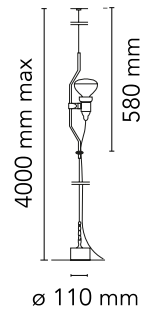

FLOS

■ F5600030 Black

Parentesi dimmer

Designed by Achille Castiglioni and Pio Manzu, 1971

Halogen - 150W

Lamp providing direct light. Lamp moves vertically via sliding of a painted or nickel-plated shaped steel tube on a ceiling-to-floor steel cable (4000 mm long). Fixture head made of injection-molded black elastomer. On the cable there is the electronic dimmer which allows the regulation of light brightness.

Are you a professional and your project needs consulting and support?

[BOOK AN APPOINTMENT](#)

Main specifications

EAN	8059607020456
Mounting	Suspension
Environments	Indoor dry location
Light Source Type	Bulb
Lamp category	Halogen
Lamp holders	E27
Ilcos	HSGSR
Number of heads	1
Power (W)	150

Physical

Colour	Black
Length (mm)	110
Cord length (mm)	4000
Canopy dimension (mm)	20
Canopy width (mm)	64
Net weight (kg)	3.57
Package height (mm)	90
Package width (mm)	150
Package length (mm)	610
Package volume (m3)	0.01
IP internal	20