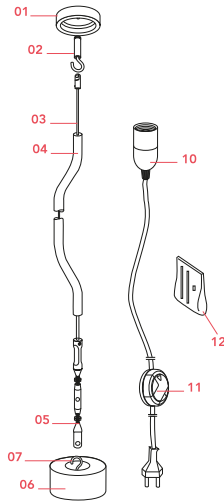

FLOS

■ F5600030 Black

Parentesi dimmer

Designed by Achille Castiglioni and Pio Manzu, 1971

Halogen - 150W

Lamp providing direct light. Lamp moves vertically via sliding of a painted or nickel-plated shaped steel tube on a ceiling-to-floor steel cable (4000 mm long). Fixture head made of injection-molded black elastomer. On the cable there is the electronic dimmer which allows the regulation of light brightness.

Physical

Colour	Black
Length (mm)	110
Cord length (mm)	4000
Canopy dimension (mm)	20
Canopy width (mm)	64
Net weight (kg)	3.57
Package height (mm)	90
Package width (mm)	150
Package length (mm)	610
Package volume (m3)	0.01
IP internal	20

NOT INCLUDED

RF35355

LED Lamp 13W E27 220-240V
2700K R125

Spare Parts

- | | | |
|-----|---|-----------|
| 01. | Complete black rose | RF5400130 |
| 02. | Anchor hook screw | RF06745 |
| 03. | Parentesi 4m steel cable | RF01442 |
| 03. | Parentesi 6m steel cable | RF01444 |
| 04. | Black tube | RF02600 |
| 05. | Parentesi inox turnbuckle & grub screw | RF01438 |
| 06. | Base for Parentesi & Pasentesi D | RF5601600 |
| 07. | Hook + nut | RF06747 |
| 09. | Parentesi rubber support | RF35511 |
| 10. | Electric Wiring Assembly Led Rondò Dimmer | RF31753 |
| 11. | Led rondo' dimmer 220/240v 40-250w 4-100w | RF28045 |
| 12. | Kit wire ties and screw | RF5600200 |

DOWNLOAD

RF5400130
Complete black rose

RF06745
Anchor hook screw

RF01442
Parentesi 4m steel cable

RF01444
Parentesi 6m steel cable

RF02600
Black tube

RF01438
Parentesi inox turnbuckle & grub screw

RF5601600
Base for Parentesi & Pasentesi D