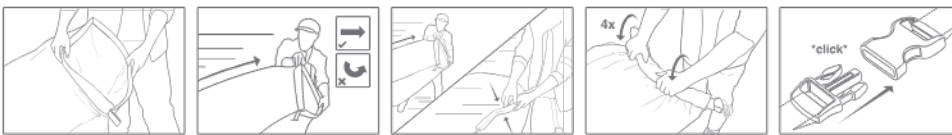

Lamzac L 3.0

Material
Polyester ripstop

Filling
Air

Coating
Airtight waterproof coating

Weight product
1.1 kg

Dimensions
190 x 105 x 45 cm €

Weight product + packaging
1.3 kg

Dimensions packaging
38 x 22.5 x 9 cm

 # Batch number
In the carrying bag
on a white label.

★ Features

- Luxurious lounge bed
- Easy inflation (in 10 sec.)
- Super strong (holds 200 kg)
- Comfortable lounging for 1 person
- Including carrying bag and groundpin set (4 pcs)

💡 Recommendations

See instructions on the manual

- Do not jump on this product as this may damage it
- Place this product on a flat/smooth surface
- Sharp objects may damage this product
- Do not use in water!
- After inflation, temperature fluctuations may cause a difference of air pressure. In this case, reinflate.

- This product will stay inflated for approx. ± 3 hours
- Long-term exposure to outdoor conditions may harm the quality of your product, store your product when not in use in a dry and shady place to increase its longevity
- Please make sure the product is clean and dry before storing

HOW TO ENJOY YOUR PRODUCT TO THE MAX

Keeping it clean
Use a wet cloth to gently cleanse the area by patting it.