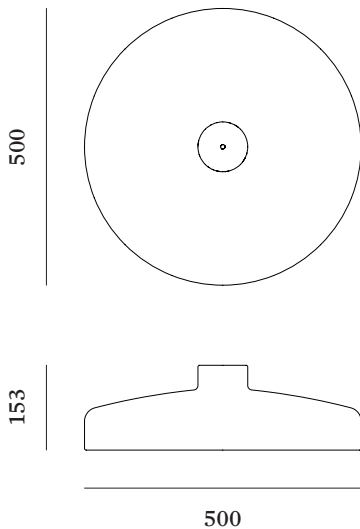

LACQUER

BY KEIJI TAKEUCHI

PENDANT

LARGE

ITEM NUMBER

135753-N020 — Grey
135753-N032 — Red
135753-N033 — Black

PRODUCT CATEGORY

Pendant Light

ENVIRONMENT

Indoor

DIMENSIONS

H153mm x Ø500mm

PACKAGING DIMENSIONS

H180mm x W535mm x D535mm

WEIGHT

Product — 4.4kg
Product incl. packaging — 6.1kg

MATERIALS

Shade — Steel
Diffuser — PC