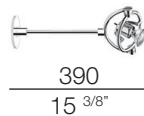

VERSIONS

miniFariuno parete/soffitto 25

chrome
cod 962L

silver
cod 963L