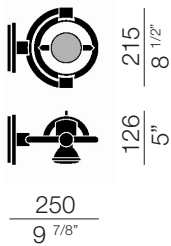

## miniFariuno parete/soffitto

miniLuminaire for accent lighting operating 230V without any transformer, can be oriented independently in every direction. Four arm lengths for wall and ceiling version.

### LUMINAIRE

materials	<b>zama</b>
environment	<b>interiors</b>
mounting location	<b>wall/ceiling</b>
emission	<b>punctual direct light</b>
weight	<b>0,4 kg</b>
tension	<b>230V</b>
insulation class	<b>2</b>
IP classification	<b>IP20</b>
marks	<b>CE</b>
design	Franco Bettonica, Mario Melocchi, 1998

### LIGHT SOURCE

source	<b>directional led PAR</b>
socket	<b>GU10</b>
bulb included	<b>yes</b>
number of bulbs	<b>1</b>
power	<b>5,5W (halo max 75W)</b>
power	<b>2.500 h</b>
colour temperature	<b>2.700K</b>