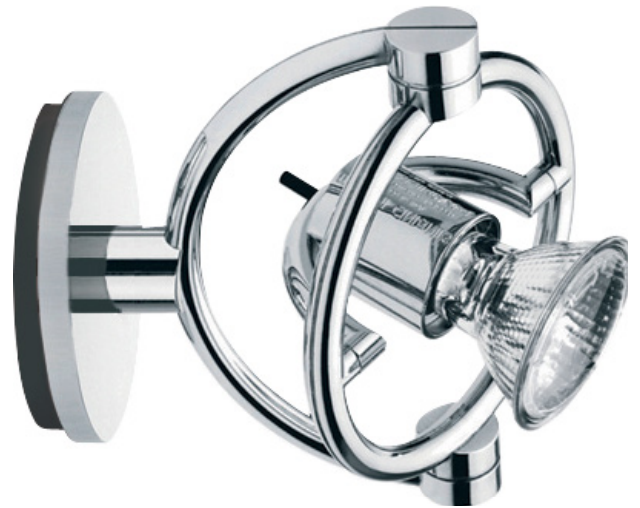

## miniFariuno parete/soffitto

miniLuminaire for accent lighting operating 230V without any transformer, can be oriented independently in every direction. Four arm lengths for wall and ceiling version.

### LUMINAIRE

materials	<b>zama</b>
environment	<b>interiors</b>
mounting location	<b>wall/ceiling</b>
emission	<b>punctual direct light</b>
weight	<b>0,4 kg</b>
tension	<b>230V</b>
insulation class	<b>2</b>
IP classification	<b>IP20</b>
marks	<b>CE</b>
design	Franco Bettonica, Mario Melocchi, 1998

### LIGHT SOURCE

source	<b>directional led PAR</b>
socket	<b>GU10</b>
bulb included	<b>yes</b>
number of bulbs	<b>1</b>
power	<b>5,5W (halo max 75W)</b>
power	<b>2.500 h</b>
colour temperature	<b>2.700K</b>

### FINISHES

chrome  
cod 960L

silver  
cod 961L