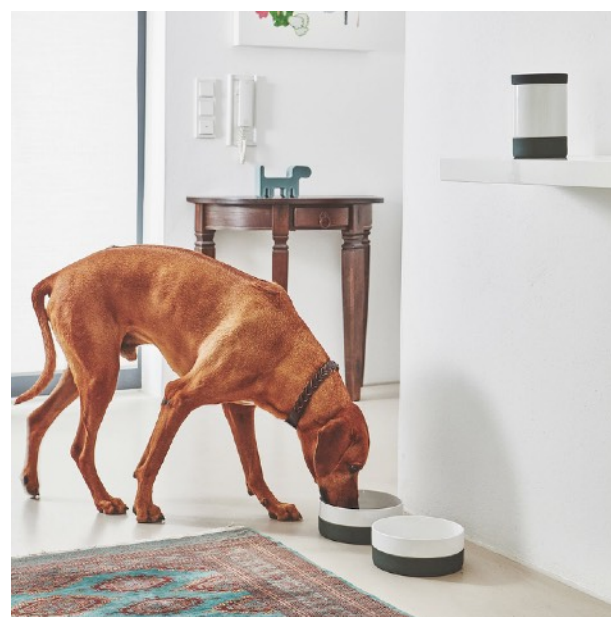

Coppa

Dog Bowl and Treat Jar

SKU:

C06-008-01-SM/ML, C06-008-02-SM/ML,
C06-008-03-SM/ML, C13-005-01, C13-005-02,
C13-005-03

Description:

The Coppa dog bowl and treat jar collection was designed by Danish design studio Hans Thyge & Co to offer dogs and their owners a simple yet stylish bowl for everyday use.

Coppa is made from highest quality porcelain with a glossy finish. For a maximum of functionality, the bowl is durable, food-safe and easy to clean. To fit all dogs from small to large, Coppa is available in two sizes.

What you will love most about Coppa is it's removable silicone base. The non-slip silicone makes sure the bowl stays put during mealtime while adding a hint of colour to the minimalist design.

The matching Coppa treat jar is the perfect accessory to keep your dog's treats fresh at all times. An all-silicone lid closes the jar firmly, and the silicone base protects your kitchen counter from scratches.