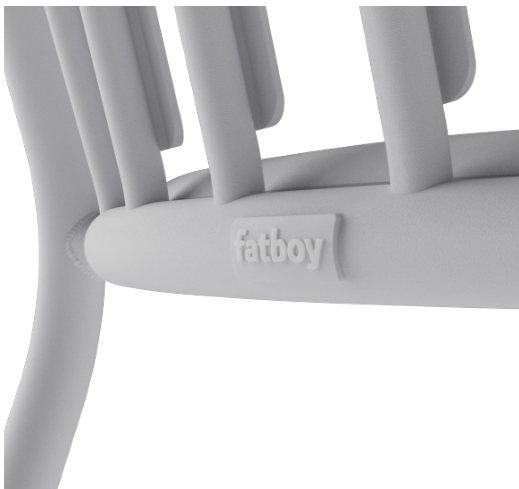

FRED'S CHAIR

Fred's Chair

 **Material**
Aluminum

 **Coating**
Highest standard fine texture outdoor coating

 **Weight product**
4.9 kg

 **Dimensions**
52 x 59.5 x 80.5 cm

 **Weight product + packaging**
1 pc: 7.9 kg
2 pcs: 12.8 kg
4 pcs: 23.93 kg

- Function chair with an iconic design
- Stackable (6 pcs)
- Lightweight
- UV-resistant
- All weather-resistant
- Comfortable

 **Recommendations**

- Regularly clean this product to keep it in good condition
- Max. weight capacity 110 kg
- Long-term exposure to outdoor conditions may harm the quality of your product, store your product when not in use in a dry and shady place to increase its longevity
- Please make sure the product is clean and dry before storing

HOW TO ENJOY YOUR PRODUCT TO THE MAX

Keeping it clean
Use a dry or wet cloth, don't use any cleaning agents containing chemicals.

Super strong aluminum

The smile-shaped opening ensures that rainwater drains away

Stackable

Matches perfectly with Fred's (Square) Bistreau and Table

FRED'S CHAIR

Technical drawing