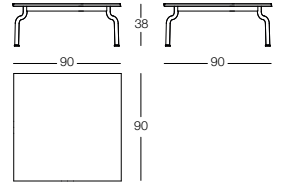

## South

Design Konstantin Grcic, 2023

**Table 90x90 cm, suitable for outdoor.**

Frame in steel tube, cathodically treated and painted in polyester powder. Top in steel sheet. Adjustable and pivoting feet. Suitable for outdoor use.

2 **PACKAGE**

Art. nr.	Frame in steel tube	Top in steel sheet
TV1430	colours	colours

### Top thickness

steel sheet: 17 mm