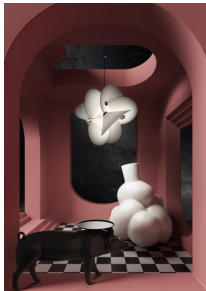

Detailing

Serpentine light is a fun and simple looking design created with elaborate twists and turns.

Colours

White